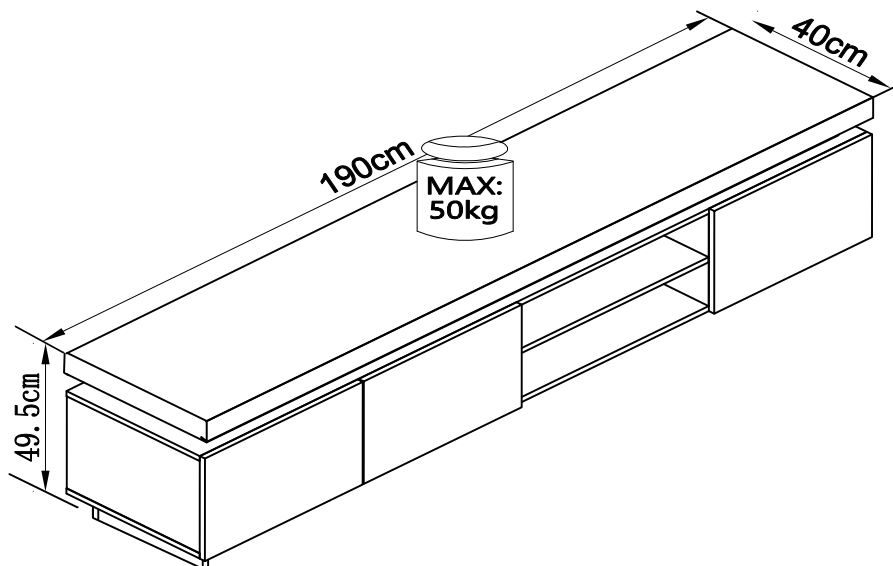

PRODUCT NAME

BLANC 190 TV Unit

EN

1. Identify the parts which make up your piece of furniture.
 2. Gather the hardware parts and count them.
 3. Have the necessary assembly tools ready.
 4. Organize a space for assembly, wall carpeting or a blanket will protect the furniture against scratches.
 5. Never force the assembling while you put the parts together. You are recommended to tighten the screws after the furniture has been used for some time.
 6. After assembling this product, it is advisable to regularly ventilate the room for a few days.
- KEEP THE ASSEMBLY INSTRUCTION. THE RELEVANT INFORMATION YOU CAN FIND ON IT WILL HELP YOU GET IN TOUCH WITH YOUR STORE IF A PART WAS TO BE MISSING.

No.	Taille	Qté	Ctn no.
No.	Size	Qty	Ctn no.
No.	Tamaño	Cant	Ctn no.
Nr.	Maße	Anzahl	Ktn nr.
1	1900X398X60	1	1
2	1900x380x15	1	2
3	1900x380x15	1	2
4	380x270x15	1	2
5	380x270x15	1	2
6	362x270x15	1	2
7	362x270x15	1	2
8	449.5x300x15	1	1
9	449.5x300x15	2	1

No.	Taille	Qté	Ctn no.
No.	Size	Qty	Ctn no.
No.	Tamaño	Cant	Ctn no.
Nr.	Maße	Anzahl	Ktn nr.
10	548x361x15	1	2
11	1800x95x15	1	1
12	335x95x15	1	1
13	335x95x15	1	1
14	317x95x15	2	1
15	1800x76x15	1	1
16	298X76X15	2	1
17	298X76X15	2	1
18	1800x76x15	1	1

No.	Taille	Qté	Ctn no.
No.	Size	Qty	Ctn no.
No.	Tamaño	Cant	Ctn no.
Nr.	Maße	Anzahl	Ktn nr.
19	1776x103x5	1	2
20	1876x278x5	1	2

Quincailleries/Hardware/Herrajes/ Montageteile- Ctn no./Kto. nr. 1

101	x56	102	x56	103	x51	104	x36	105	x36	106	x12	107	x8	108	x12	109	x1
Ø 7x32.5mm		Ø 15x11mm		Ø 21mm		Ø 6x30mm		Ø 4x14mm		Ø 3x12mm		Ø 3x20mm		Ø 7x50mm			
110	x1	111	x6	112	x3	114	x1	116	x1	117	x1	118	x8	119	x1		
#4						84x39x5mm								L=3000mm			