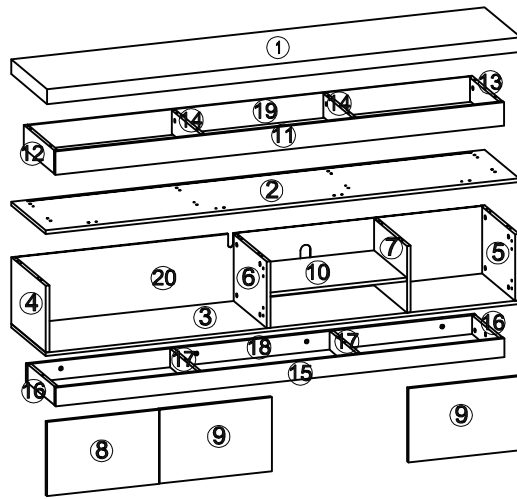

PRODUCT NAME

BLANC 190 TV Unit

EN

1. Identify the parts which make up your piece of furniture.
 2. Gather the hardware parts and count them.
 3. Have the necessary assembly tools ready.
 4. Organize a space for assembly, wall carpeting or a blanket will protect the furniture against scratches.
 5. Never force the assembling while you put the parts together. You are recommended to tighten the screws after the furniture has been used for some time.
 6. After assembling this product, it is advisable to regularly ventilate the room for a few days.
- KEEP THE ASSEMBLY INSTRUCTION. THE RELEVANT INFORMATION YOU CAN FIND ON IT WILL HELP YOU GET IN TOUCH WITH YOUR STORE IF A PART WAS TO BE MISSING.

No.	Taille	Qté	Ctn no.
No.	Size	Qty	Ctn no.
No.	Tamaño	Cant	Ctn no.
Nr.	Maße	Anzahl	Ktn nr.
1	1900X398X60	1	1
2	1900x380x15	1	2
3	1900x380x15	1	2
4	380x270x15	1	2
5	380x270x15	1	2
6	362x270x15	1	2
7	362x270x15	1	2
8	449.5x300x15	1	1
9	449.5x300x15	2	1

No.	Taille	Qté	Ctn no.
No.	Size	Qty	Ctn no.
No.	Tamaño	Cant	Ctn no.
Nr.	Maße	Anzahl	Ktn nr.
10	548x361x15	1	2
11	1800x95x15	1	1
12	335x95x15	1	1
13	335x95x15	1	1
14	317x95x15	2	1
15	1800x76x15	1	1
16	298X76X15	2	1
17	298X76X15	2	1
18	1800x76x15	1	1

No.	Taille	Qté	Ctn no.
No.	Size	Qty	Ctn no.
No.	Tamaño	Cant	Ctn no.
Nr.	Maße	Anzahl	Ktn nr.
19	1776x103x5	1	2
20	1876x278x5	1	2

Quincailleries/Hardware/Herrajes/ Montageteile- Ctn no./Kto. nr. 1

101	x56	102	x56	103	x51	104	x36	105	x36	106	x12	107	x8	108	x12	109	x1
Ø 7x32.5mm		Ø 15x11mm		Ø 21mm		Ø 6x30mm		Ø 4x14mm		Ø 3x12mm		Ø 3x20mm		Ø 7x50mm			
110	x1	111	x6	112	x3	114	x1	116	x1	117	x1	118	x8	119	x1		
#4						84x39x5mm								L=3000mm			